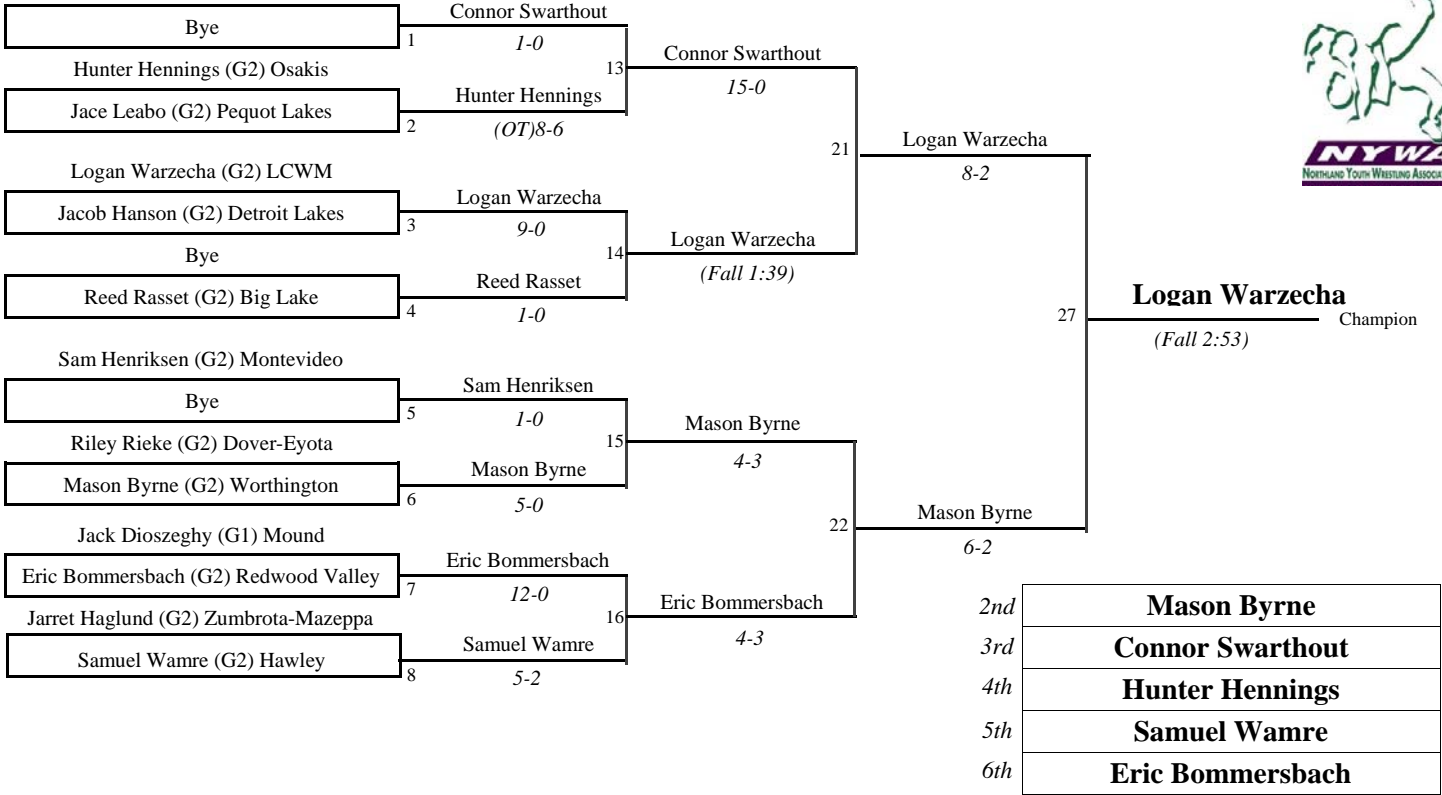

2008 NYWA Rochester State Tournament

1 2 80

-----Round 1-----|-----Round 2-----|-----Round 4-----|

Connor Swarthout (G2) Pine Island Youth Wrestling